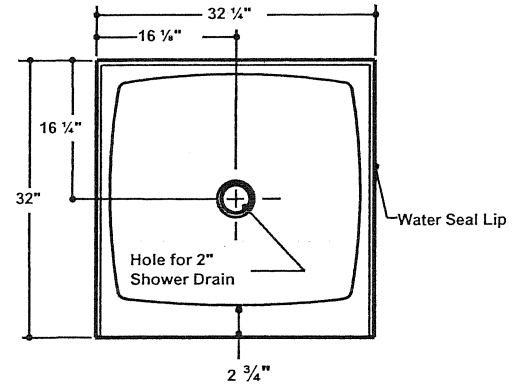

32" x 32" SHOWER - SUBWAY TILE

Subway Tile Standard Shower Package - Model QP32

Package includes: Base (SB32), Subway Tile Wall Panels (QW32)
Soap Holder (SH-1) and Shampoo Holder (SH-2)

Shower Base Model SB32

Subway Tile Wall Panels Model QW32

NOTES:

1. Shower Bases have molded texture pattern for slip resistance and 1" water seal lip
2. All Shower Walls are 3/8" thick
3. Custom size base and wall panels are available
4. Base and Walls are cast products and, as such, variations in finish dimensions will occur - Normal Tolerance $\pm 1/4"$