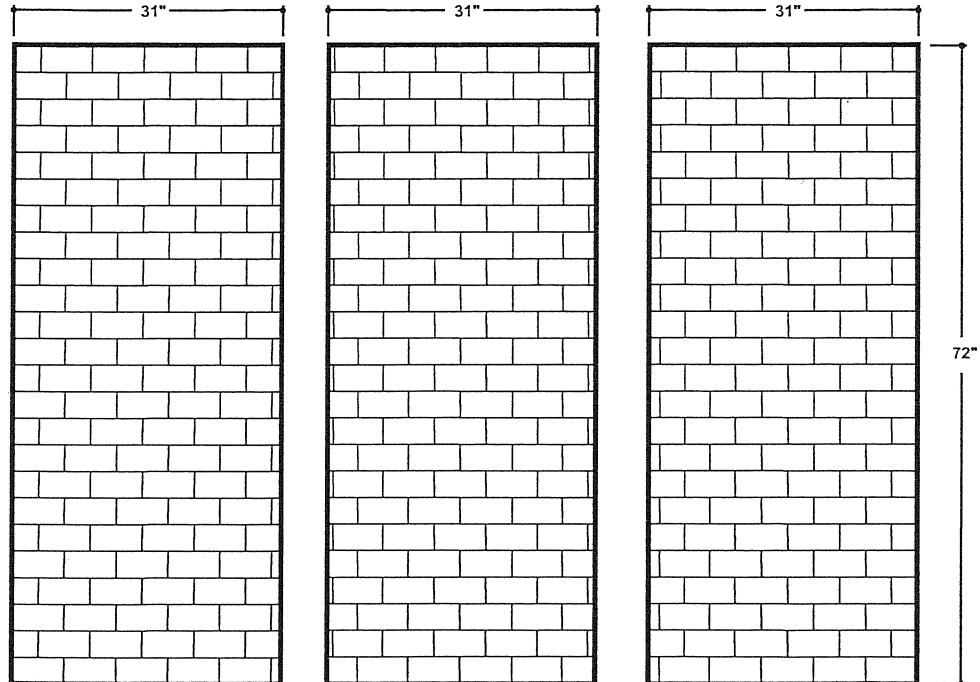

32" x 32" SHOWER - SUBWAY TILE

Subway Tile Standard Shower Package - Model QP32

Package includes: Base (SB32), Subway Tile Wall Panels (QW32)
Soap Holder (SH-1) and Shampoo Holder (SH-2)

Shower Base Model SB32

Subway Tile Wall Panels Model QW32

NOTES:

1. Shower Bases have molded texture pattern for slip resistance and 1" water seal lip
2. All Shower Walls are 3/8" thick
3. Custom size base and wall panels are available
4. Base and Walls are cast products and, as such, variations in finish dimensions will occur - Normal Tolerance $\pm 1/4"$